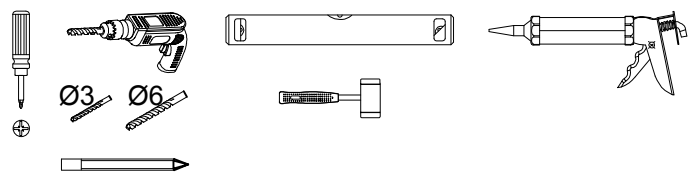

01 DE031 4X25 X6	02 X2	03 DE031 3.5X25 X8	04A 04B X2 X2	05 AURL964 X2	06 DE031 4X10 X10
07 X1	08 AURL832 X4	09 AURL722 X2	10 AURL301 X1	11 AURL301 X1	12 AURL227 X1
13 X1	14 AURL956 X4	15 DE213 X2	16 AURL955 X4