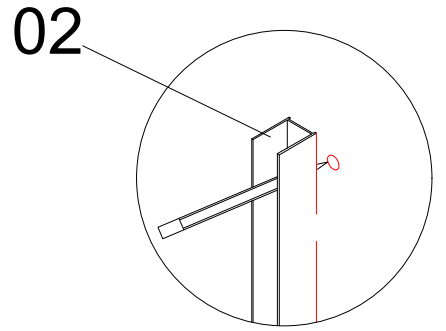

01 DE031

4X25 X6

02

X2