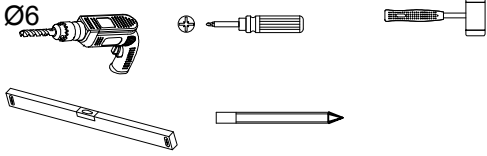

01 DE031

4X25 X6

02

X2